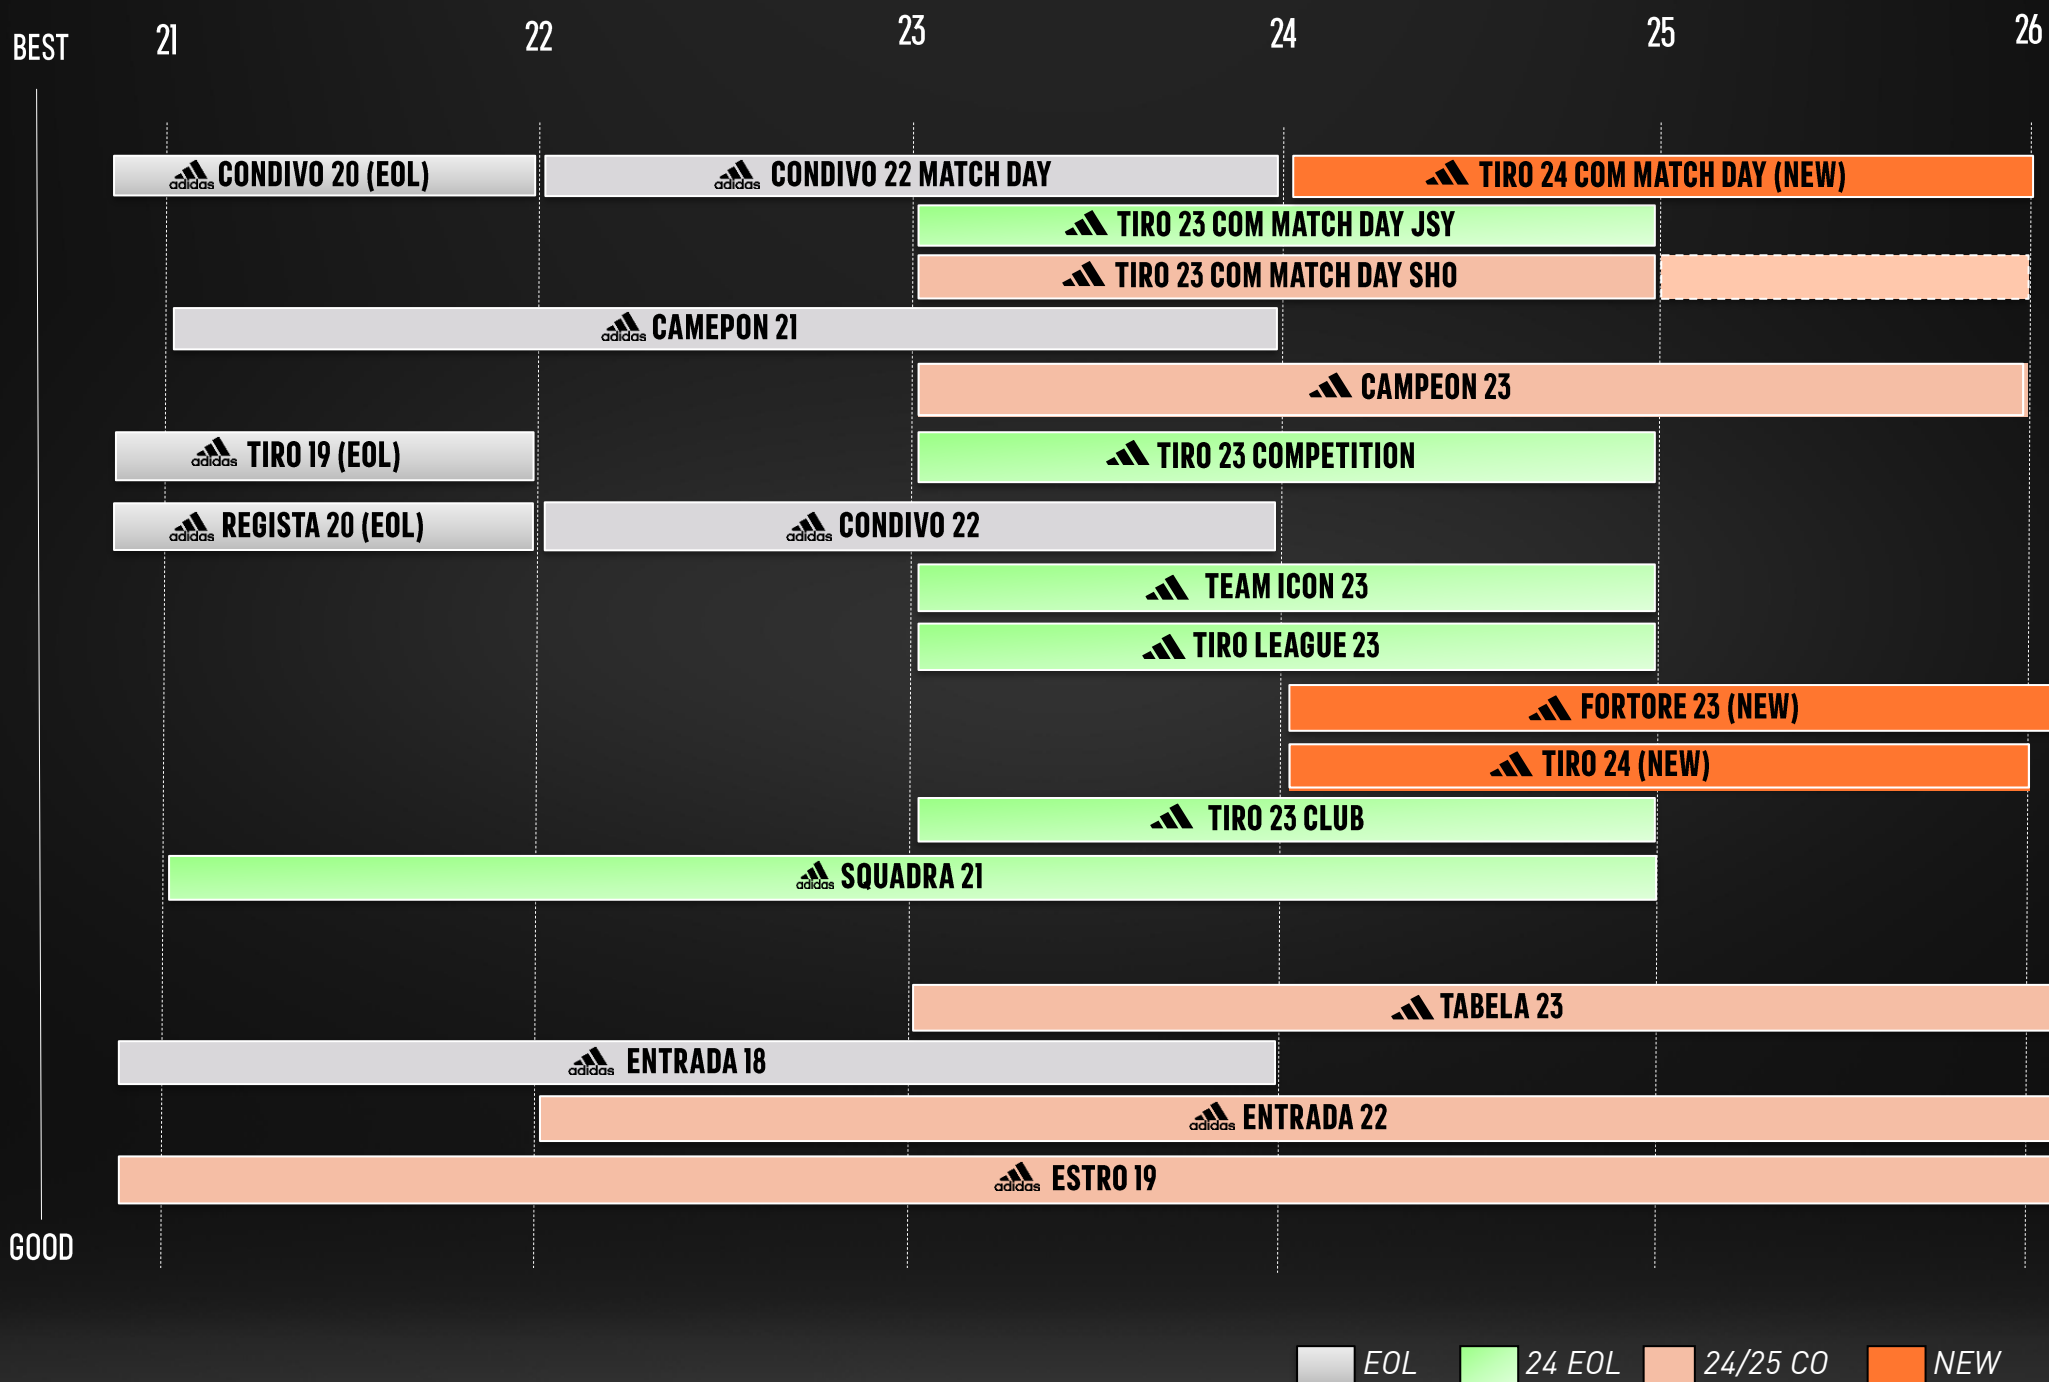

HP0735 active purple

LIFECYCLES

TRAININGWEAR - LIFECYCLES

BEST 21 22 23 24 25 26

GOOD

EOL C/O NEW

MATCHWEAR TEAMWEAR - LIFECYCLES

GOOD