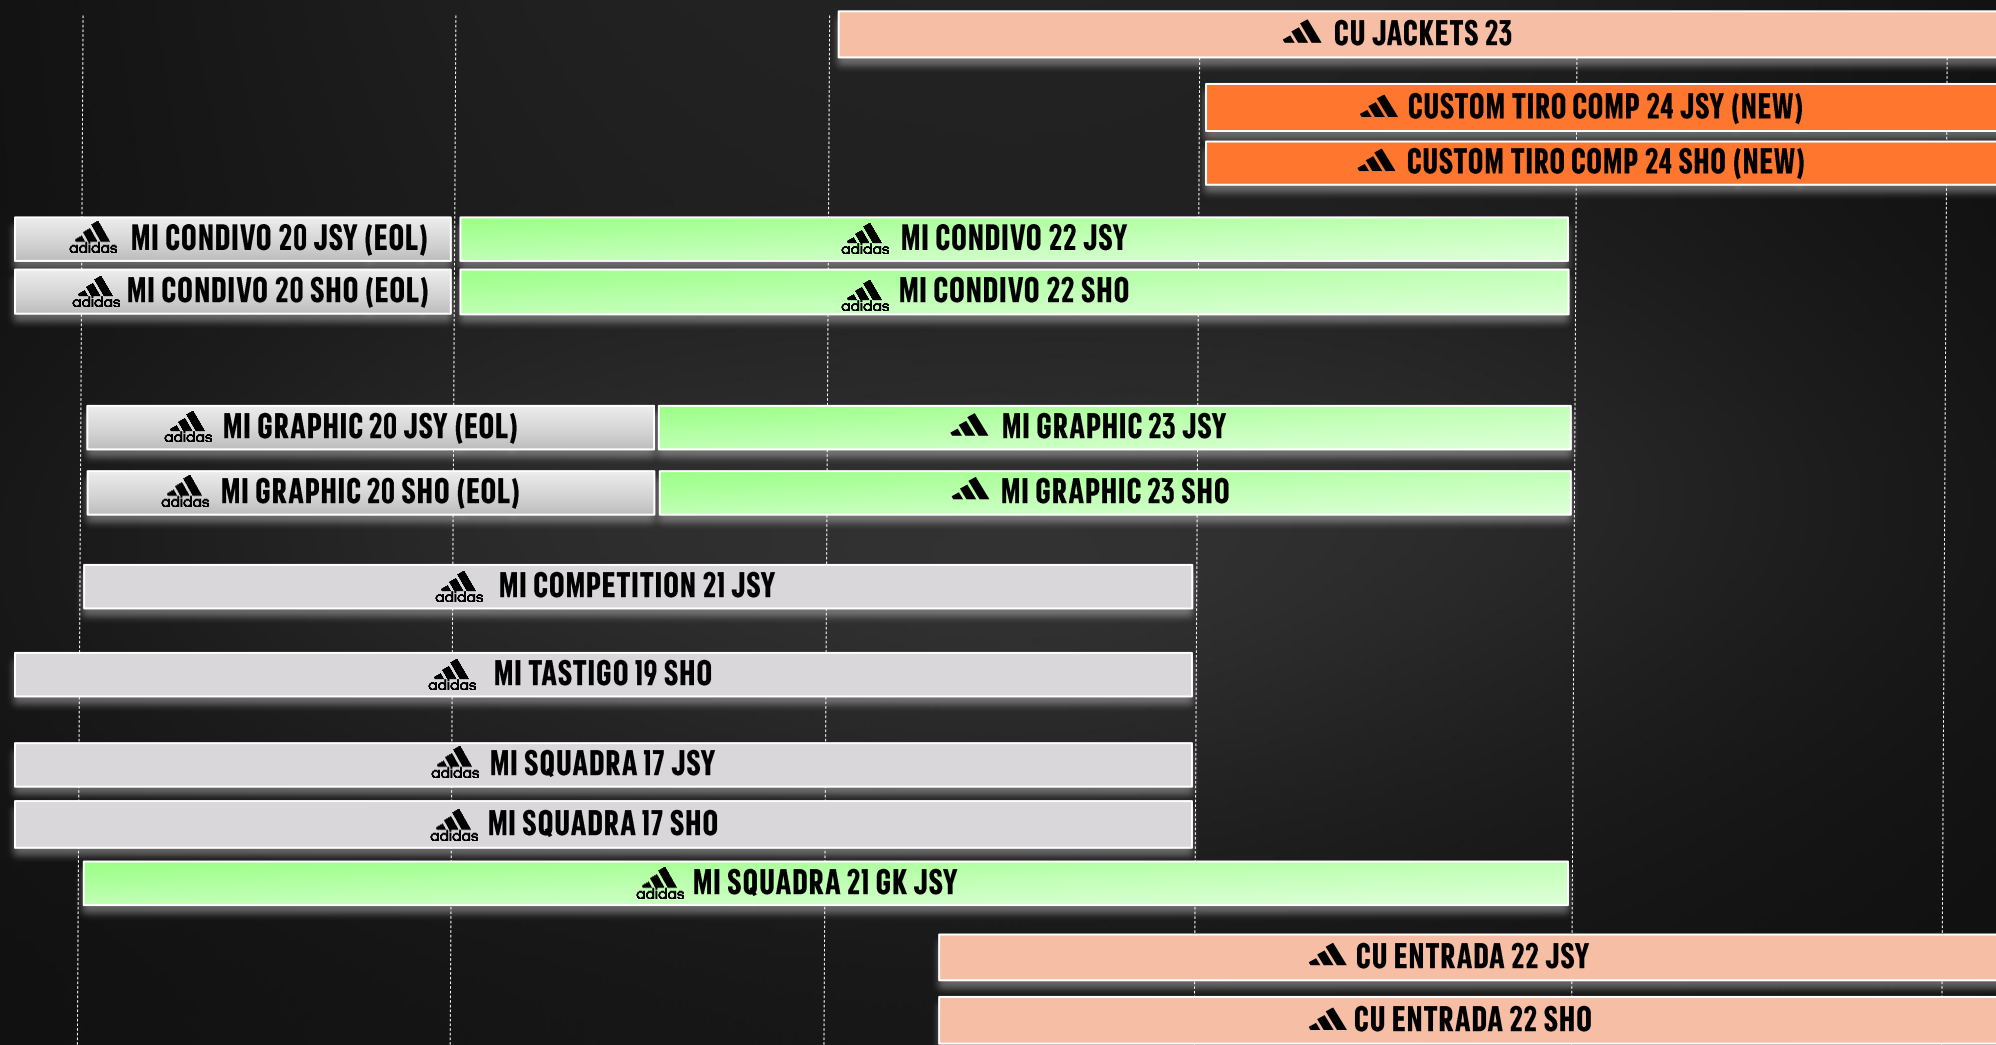

CUSTOM MATCHWEAR - TEAMWEAR LIFECYCLES

BEST 21 22 23 24 25 26

GOOD

EOL
 24 EOL
 24/25 CO
 NEW