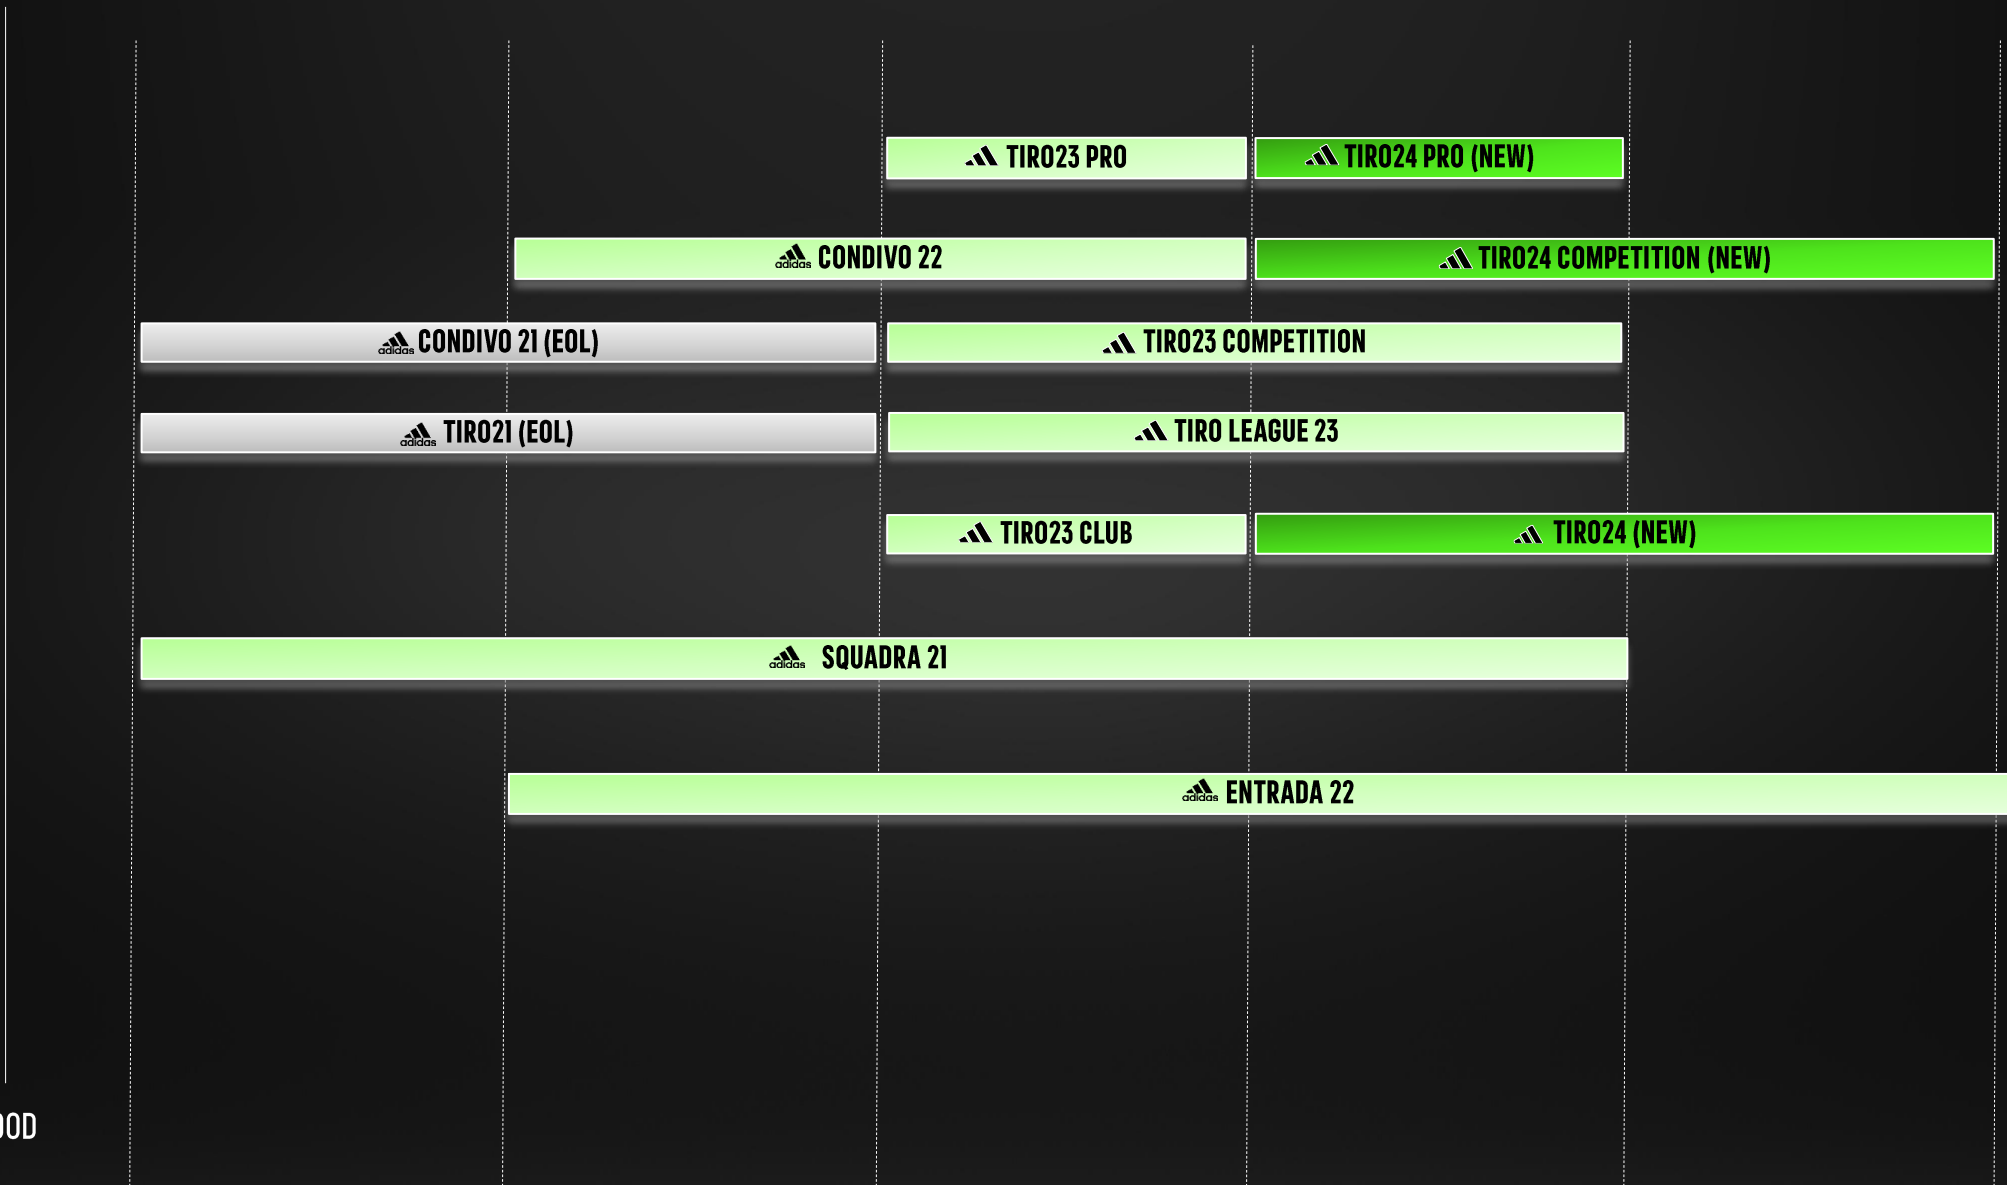

TRAININGWEAR - LIFECYCLES

BEST 21 22 23 24 25 26

GOOD

EOL C/O NEW