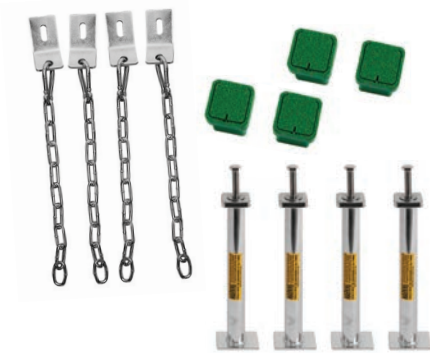

## TURF ANCHORS

·10B5401

**INCLUDES**

Acetal anchor plate and  
stainless steel hardware

**PRICE**

MSRP \$445.00 set

Check with your turf manufacturer  
for warranty information

## BOX GROUND ANCHOR

·10B5305

**INCLUDES**

Urethane anchor box and steel Anchor

**MATERIAL**

Zinc-plated

**PRICE**

MSRP \$825.00 set