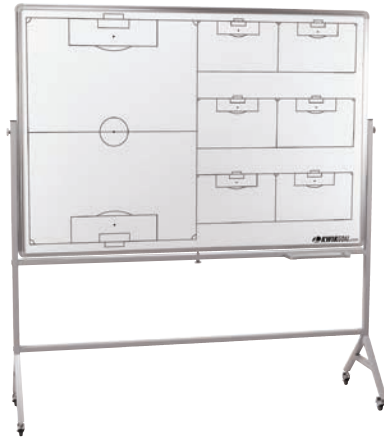

## DRY ERASE BOARD

·18B1103

**SIZE**

33" x 44"

**INCLUDES**

Dry erase pen with eraser  
Player I.D. magnets with inserts  
Mounting hardware

**PRICE**

MSRP **\$360.00** each