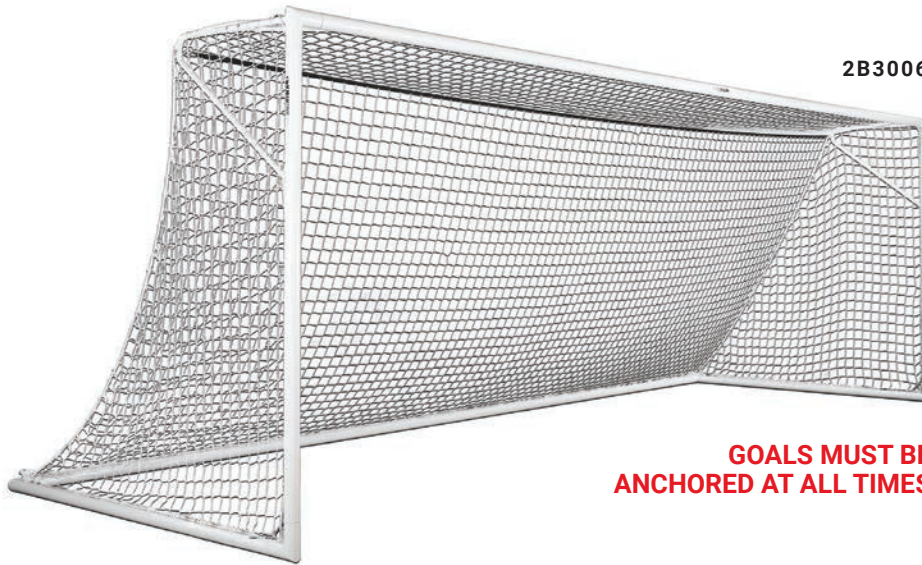

2B3006

GOALS MUST BE ANCHORED AT ALL TIMES

DELUXE EUROPEAN CLUB GOAL

MATERIAL	3" round posts, base, crossbar, and back bottom bar
FEATURES	All-aluminum construction Kwik Lock® Net System European backstays
INCLUDES	3 mm, 3.5" mesh, white net Net Support Strap Kwik Lock® Net Clips 4 semi-permanent ground anchors
FINISH	White electrostatic coating

• **2B3006**
8'H x 24'W x 3'D x 8.5'B
147 lbs. per goal
MSRP **$2,740.00** each
Shipped: Truck

• **2B3005**
7'H x 21'W x 3'D x 7.5'B
137 lbs. per goal
MSRP **$2,490.00** each
Shipped: Truck

• **2B3004**
6.5'H x 18.5'W x 2'D x 7'B
124 lbs. per goal
MSRP **$2,395.00** each
Shipped: Truck

• **2B3003**
6.5'H x 12'W x 2'D x 7'B
103 lbs. per goal
MSRP **$2,085.00** each
Shipped: Truck

• **2B3002**
4.5'H x 9'W x 2'D x 5'B
Four 16" Portable Anchor Pegs
77 lbs. per goal
MSRP **$1,755.00** each
Shipped: UPS/Truck

• **2B3001**
4'H x 6'W x 2'D x 4.25'B
Four 16" Portable Anchor Pegs
66 lbs. per goal
MSRP **$1,525.00** each
Shipped: UPS/Truck

• **2B3006SW**
8'H x 24'W x 3'D x 8.5'B
216 lbs. per goal
6 Saddle Anchor Bags
MSRP **$4,760.00** each
Shipped: Truck
Swivel wheels are removed when goal is in use or in storage

WHEEL OPTION

• **10B410**
Fits Deluxe European Club Goals
MSRP **$700.00** set
Wheels remain mounted to frame and flip-up while goal is in use

INCLUDES