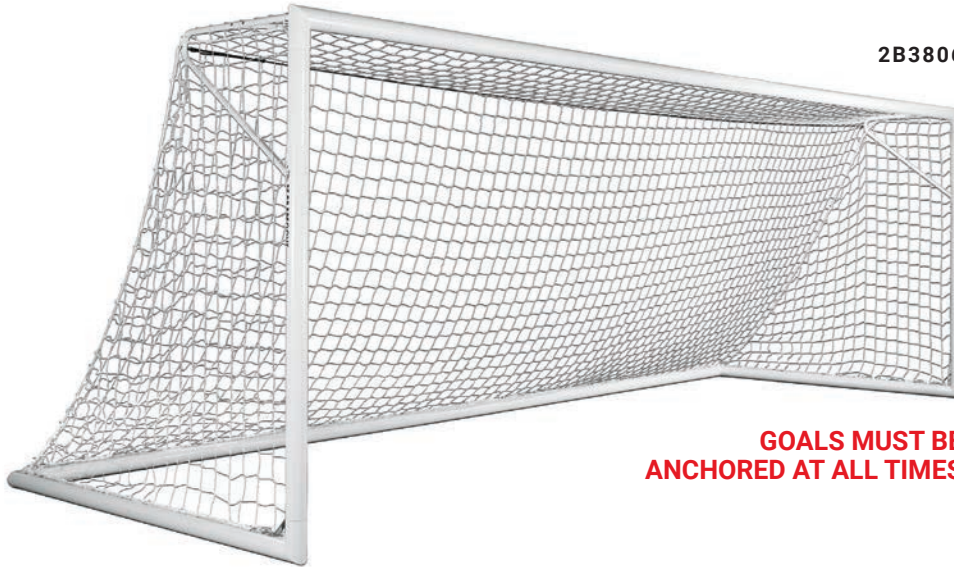

2B3806

GOALS MUST BE ANCHORED AT ALL TIMES

FUSION® GOAL

- **MATERIAL** 4" round posts, base, crossbar, and back bottom bar
- **FEATURES** All-aluminum construction
  Kwik Lock® Net System
  European backstays
  Semi-permanent & portable
- **INCLUDES** 3mm, 3.5" mesh, white net
  Net Support Strap
  Kwik Lock® Net Clips
  4 semi-permanent ground anchors
- **FINISH SHIPPED** White electrostatic coating
  Truck