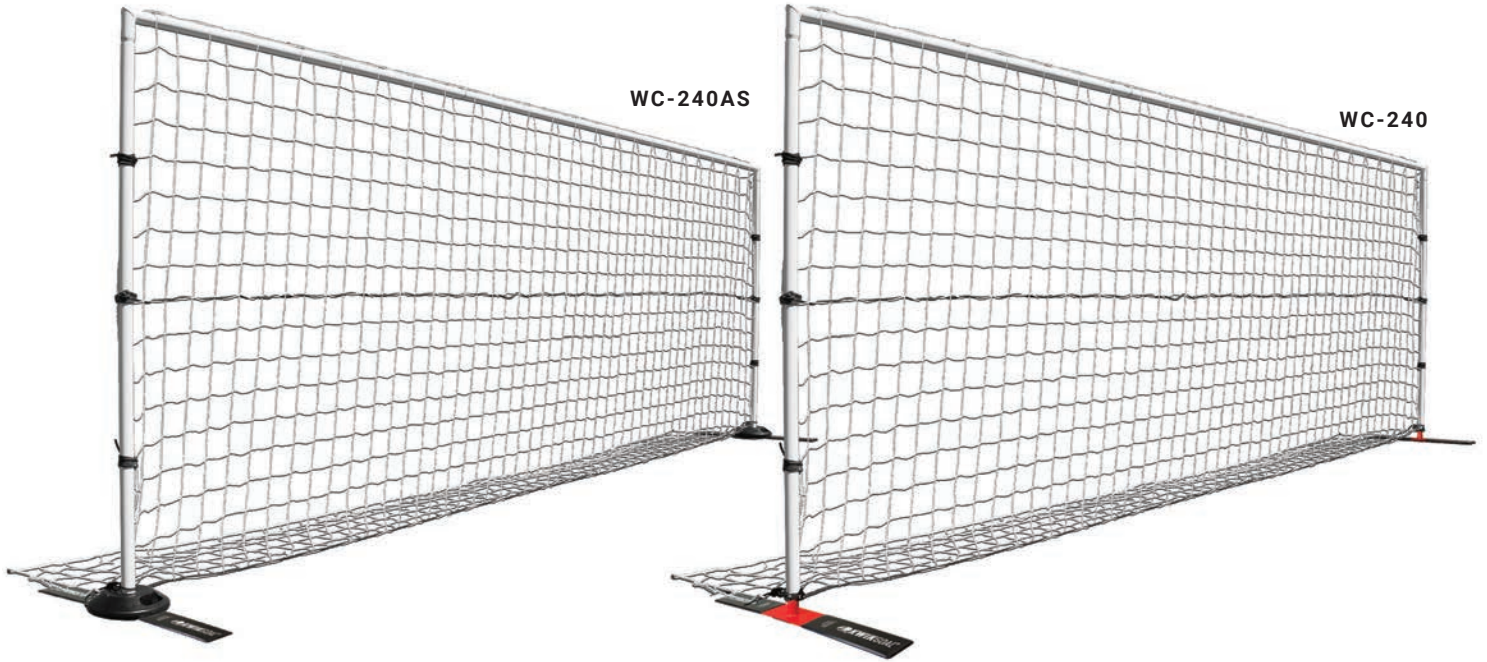

NXT COERVER® TRAINING FRAME

MATERIAL	1.75" round aluminum tube post and crossbar
FEATURES	Kwik Button® assembly Square corners for a traditional goal look
INCLUDES	3mm, 120mm mesh, white net with medial and base ropes Net fastener Corner net cable ties Steel anchor shoes Goal carry bag
FINISH	White electrostatic coating (post and crossbar) Red electrostatic coating (anchor shoes)
SHIPPED	UPS

NATURAL SURFACE

• WC-185
6.5'H x 18.5'W
54 lbs. per goal
MSRP **$915.00** each

ALL-SURFACE

• WC-185AS
6.5'H x 18.5'W
111 lbs. per goal
MSRP **$1,170.00** each

NATURAL SURFACE

• WC-240
8'H x 24'W
61 lbs. per goal
MSRP **$1,085.00** each

ALL-SURFACE

• WC-240AS
8'H x 24'W
118 lbs. per goal
Ships Truck Only
MSRP **$1,330.00** each

NXT COERVER® TRAINING FRAME REPLACEMENT NETS

WC-24GAW – White
8'H x 24'W 3mm, 120mm mesh
MSRP **$187.00** each

WC-185GAW – White
6.5'H x 18.5'W 3mm, 120mm mesh
MSRP **$135.00** each