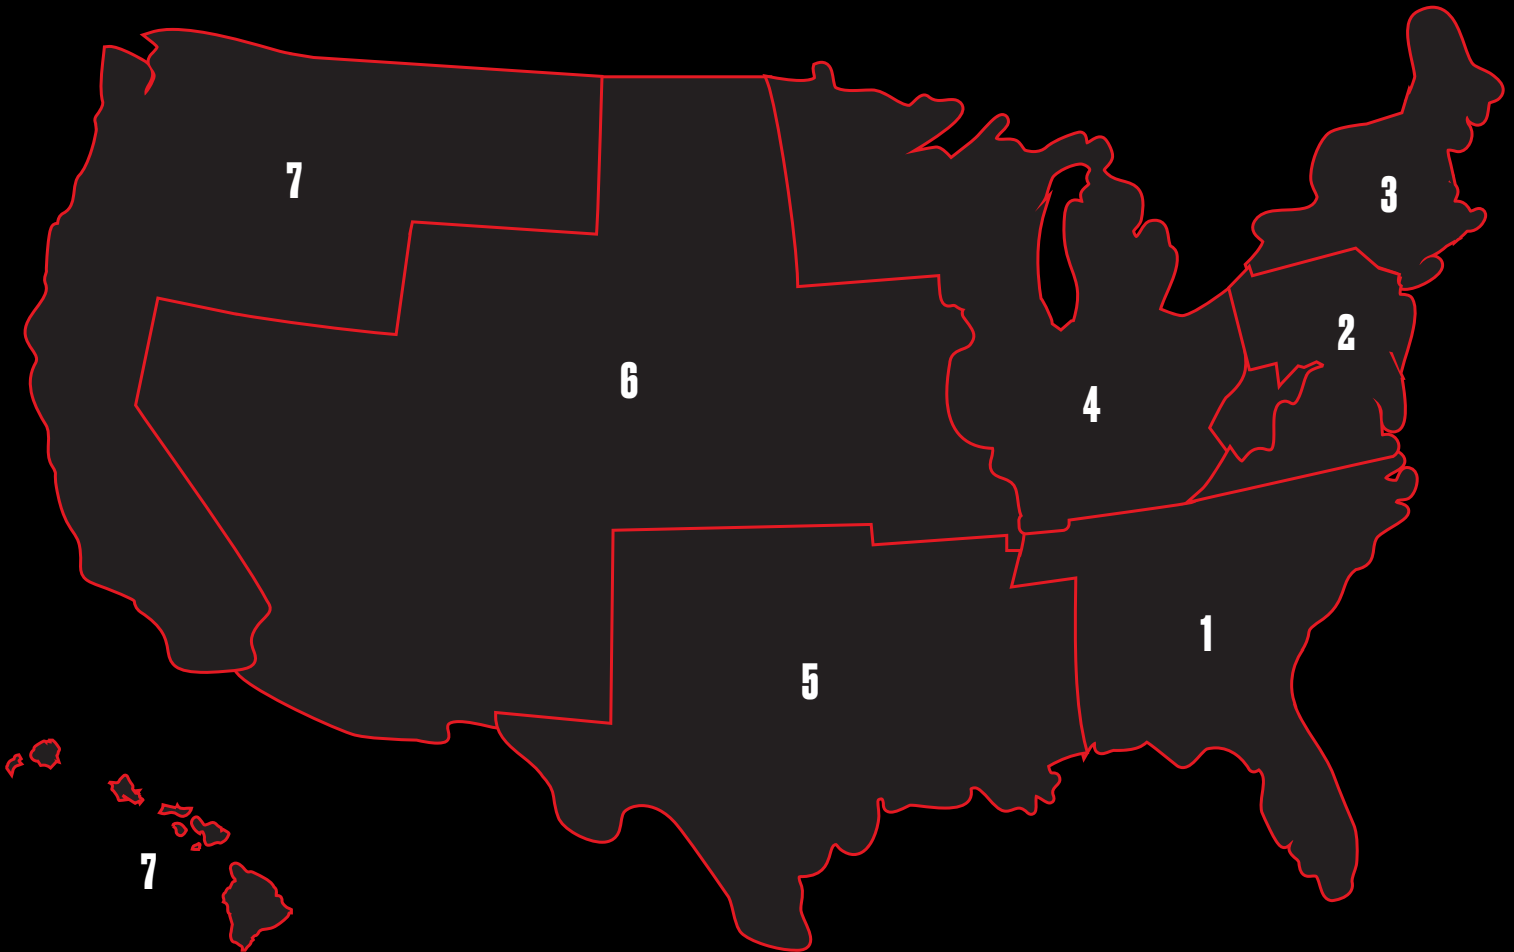

1. BRETT FORBRICH

bforbrich@kwikgoal.com

267.664.8031

TN, SC, NC, GA, AL, FL

2. GERRY HESS

ghess@kwikgoal.com

267.406.2966

NJ, VA, PA, MD, DE

3. TIM TOBIN

ttobin@kwikgoal.com

267.406.2537

NY, CT, RI, MA, VT, NH, ME

4. MATT COOK

mcook@kwikgoal.com

267.406.3761

IL, WI, IN, OH, MI, KY, MN

5. JAMIE HARTLEY

jhartley@kwikgoal.com

267.406.5600

TX, OK, MS, AR, LA

6. CHRIS CHICO

cchico@kwikgoal.com

267.406.3084

**NV, AZ, NM, UT, CO, KS, NE,
MO, IA, ND, SD, WY**

7. JESSE MENDOZA

jmendoza@kwikgoal.com

267.885.4084

CA, OR, WA, MT, ID, HI