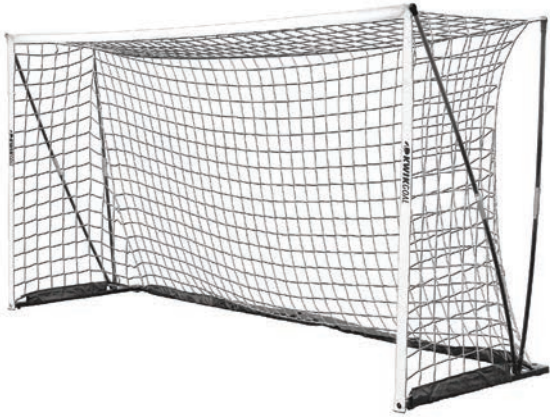

KWIK FLEX® GOAL

MATERIAL	Fiberglass and heavy duty metal construction
FEATURES	Tool-free assembly and take down Traditional white post look
INCLUDES	2.4mm, 4" mesh, white net Carry bag

• 2B1703
6.5'H x 12'W x 2'D x 3.5'B
30 lbs. per goal
MSRP **$356.00** each

• 2B1701
4'H x 6'W x 1.5'D x 3'B
20 lbs. per goal
MSRP **$315.00** each