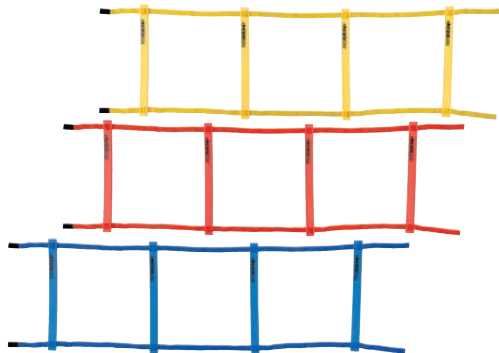

MINI LADDER

- 16A2201

SIZE 6'L x 20"W

INCLUDES

- 3 ladders per set
- 4 fixed rungs per ladder
- 16.5" between rungs

COLOR 1 each red, blue, yellow

PRICE MSRP **$51.00** set