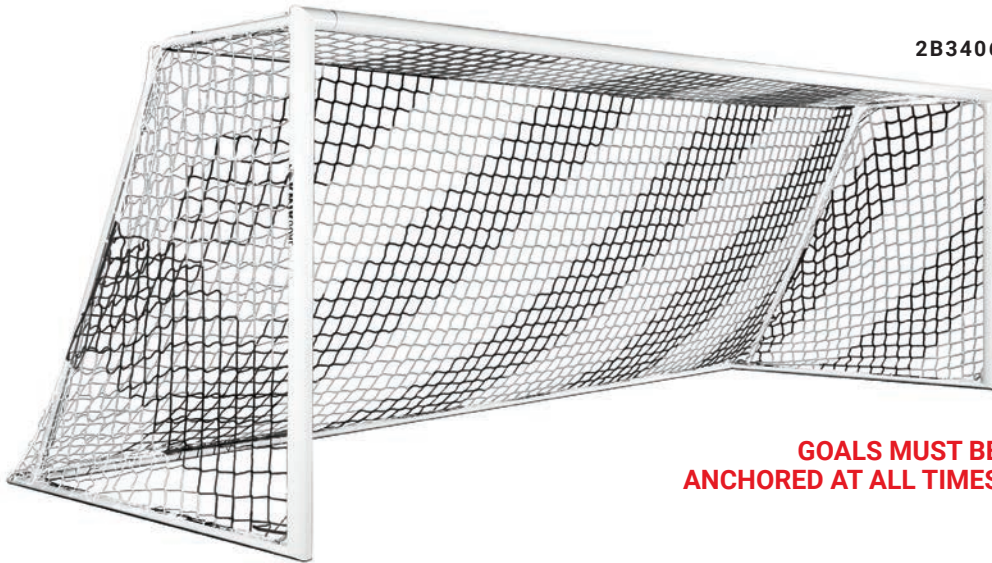

2B3406

GOALS MUST BE ANCHORED AT ALL TIMES

EVOLUTION 2.1 GOAL

•2B3406

- **SIZE** 8'H x 24'W x 3'D x 9'B
- **MATERIAL** 4.375" round posts and crossbar
  4.375" x 2" elliptical base and back bottom bar
  2" round tube backdrop
- **FEATURES** All-aluminum construction
  Semi-permanent & portable
- **INCLUDES** 3 mm, 120mm mesh, black/white net (3B2162)
  Net Support Strap
  Kwik Lock® Net Clips
  4 semi-permanent ground anchors
- **FINISH** White electrostatic coating
- **WEIGHT** 210 lbs. per goal
- **SHIPPED** Truck
- **PRICE** MSRP $4,425.00 each

•2B3406SW

- 280 lbs. per goal
- 6 Saddle Anchor Bags
- MSRP $6,600.00 each
- Swivel wheels are removed when goal is in use or in storage

WHEEL OPTION

- •10B403
- Fits Evolution Goals
- MSRP $700.00 set
- Wheels remain mounted to frame and flip-up while goal is in use

INCLUDES