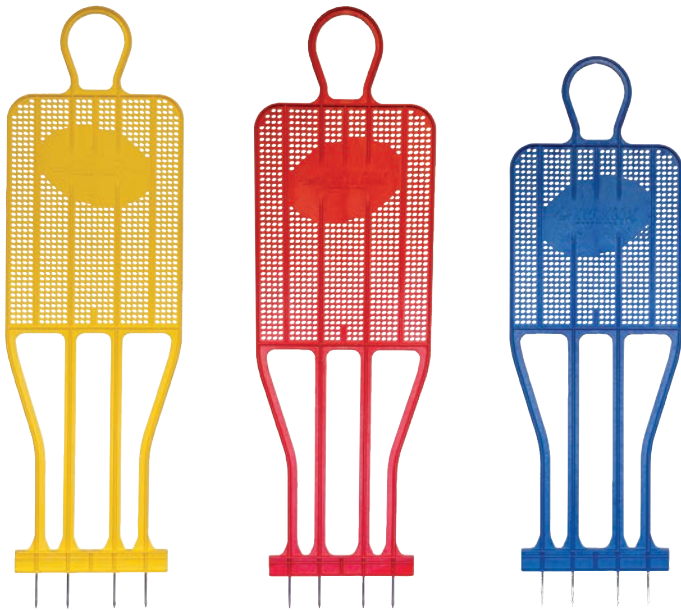

TOM®

TRAINING OPPONENT MANNEQUIN®

One-piece molded, high-impact plastic
Made in the U.S.A. from UV stabilized plastics
Base includes four 4" ground spikes

·16B2604

SIZE 5'4"H
COLOR Blue
WEIGHT 9 lbs.
PRICE MSRP $295.00 each

·16B2708

SIZE 5'10"H
COLOR Yellow
WEIGHT 10 lbs.
PRICE MSRP $325.00 each

·16B2701

SIZE 5'10"H
COLOR Red
WEIGHT 10 lbs.
PRICE MSRP $325.00 each