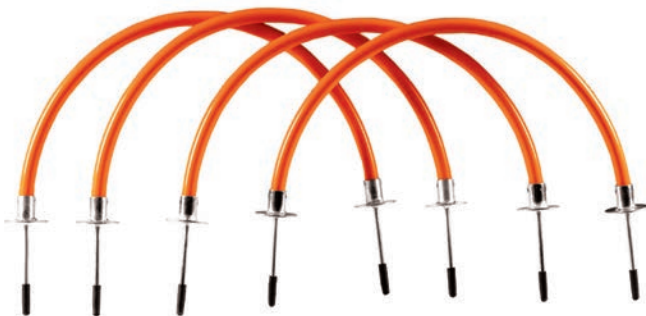

TRAINING ARCHES

SET OF 4

MATERIAL

1" round high-impact plastic arches

•16A1321

SIZE

14.5"H x 25"W

COLOR

Hi-Vis Orange

PRICE

MSRP $126.00 set

•16A1324

SIZE

11.5"H x 19"W

COLOR

Hi-Vis Green

PRICE

MSRP $105.00 set