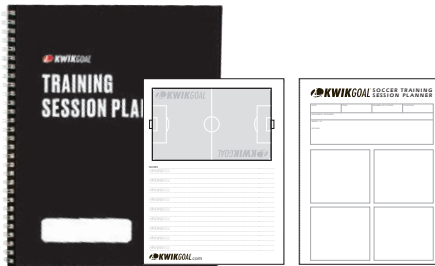

## GRID NOTEBOOK

-20B1701

**SIZE**

8.5" x 5.5"

**FEATURES**

80 pages  
Intricate grid design  
Ideal for notes, field designs  
and play-making

**PRICE**

MSRP \$12.50 each