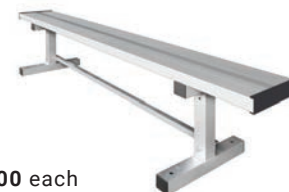

6' BENCH WITHOUT BACK

·9B23

WEIGHT SHIPPED PRICE

25 lbs.
UPS
MSRP $445.00 each