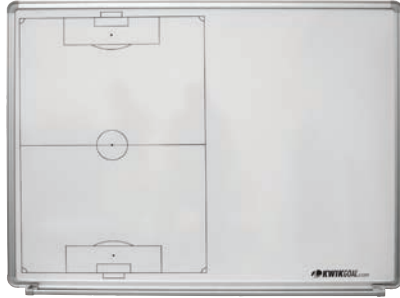

## DRY ERASE BOARD

·18B1103

**SIZE**

33" x 44"

**INCLUDES**

Dry erase pen with eraser  
Player I.D. magnets with inserts  
Mounting hardware

**PRICE**

MSRP **\$360.00** each