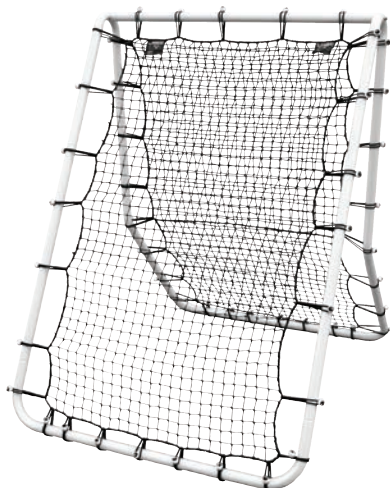

KWIK BACK® REBOUNDER

- **·16A1**
- **SIZE** 5'4"H x 4'W
- **MATERIAL FEATURES** 1.5" round aluminum tubing frame
  8 rebounding angles
- **INCLUDES** Bungee Net Fasteners
  3mm, 1.75" mesh, black net
  4 "U" anchors
- **FINISH** Powder coated white
- **WEIGHT** 20 lbs. per unit
- **PRICE** MSRP **$490.00** each
- **REPLACEMENT NET**
  3A2
  3mm, 1.75" mesh
  MSRP **$67.00** each