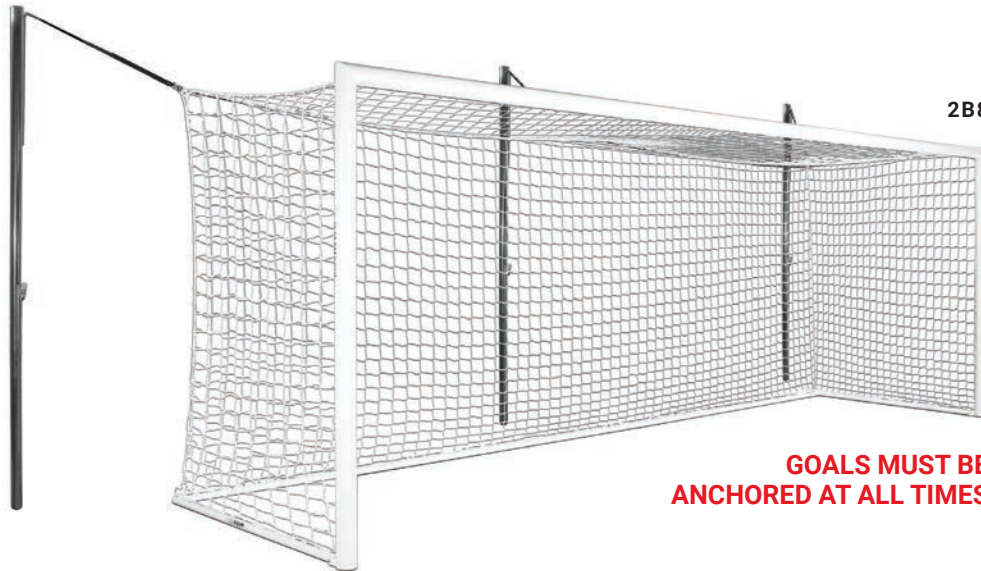

GOALS MUST BE ANCHORED AT ALL TIMES

PRO PREMIER® WORLD COMPETITION GOAL

·2B8	
SIZE	8'H x 24'W x 6'D x 6'B
MATERIAL	4.375" round front posts and crossbar 2.625" round back net poles with ratchet system
FEATURES	All-aluminum construction Kwik Lock® Net System Semi-permanent
INCLUDES	3 mm, 120mm mesh, white net (3B1502) 3 back net posts with ratchet system Kwik Lock® Net Clips 5 ground sleeves with caps World Competition Net Frame
FINISH	White electrostatic coating (goal frame) Black electrostatic coating (back poles)
WEIGHT	217 lbs. per goal
SHIPPED	Truck
PRICE	MSRP $4,175.00 each

INCLUDES