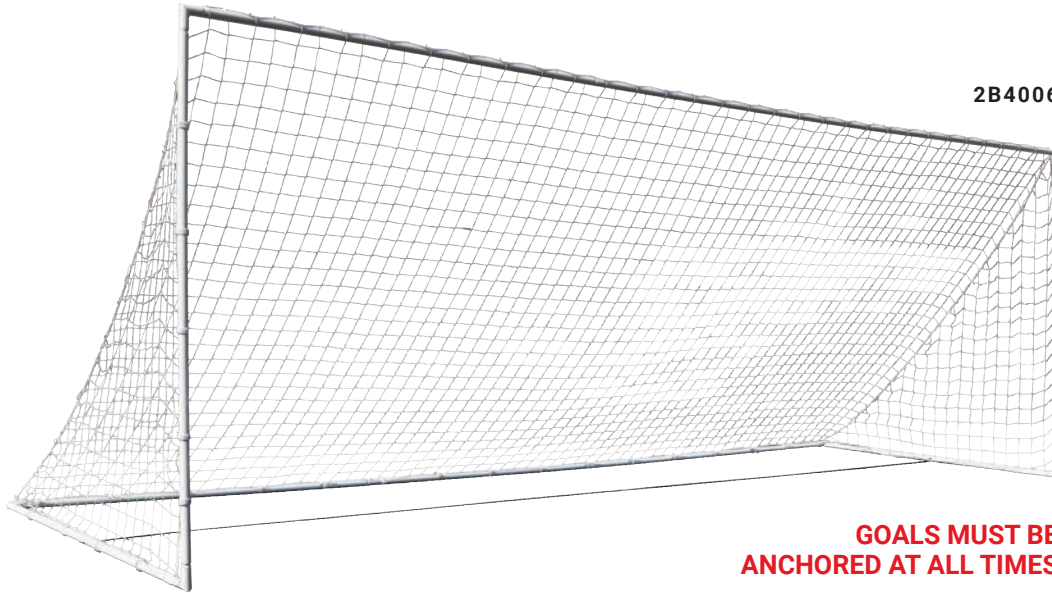

2B4006

GOALS MUST BE ANCHORED AT ALL TIMES

NXT SOCCER GOAL

MATERIAL	1.75" round posts, base, crossbar, and back bottom bar
FEATURES	All-aluminum construction Kwik Button® assembly Square corners for a traditional goal look, All-surface design
INCLUDES	2.4 mm, 120 mm mesh, white net Net Fastener NXT goal frame strap 4 "U" anchors Corner net cable ties
FINISH SHIPPED	White electrostatic coating UPS

• **2B4006**
8'H x 24'W x 0'D x 8'B
72 lbs. per goal
MSRP **$1,635.00** each

• **2B4005**
7'H x 21'W x 0'D x 7'B
61 lbs. per goal
MSRP **$1,525.00** each

• **2B4004**
6.5'H x 18.5'W x 0'D x 6.5'B
58 lbs. per goal
MSRP **$1,430.00** each

• **2B4003**
6.5'H x 12'W x 0'D x 6.5'B
46 lbs. per goal
MSRP **$1,275.00** each

INCLUDES