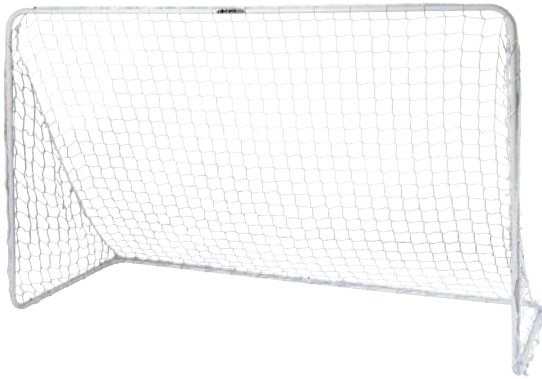

PORTABLE FUTSAL GOAL

·2B2	
SIZE	6'7"(2m)H x 9'10"(3m)W x 0'D x 4'B
MATERIAL	1.5" round tubing
FEATURES	All-aluminum construction Kwik Button® assembly
INCLUDES	3mm, 120mm mesh, white net (3B1) Net Fastener Protective floor pads 4 "U" Anchors
FINISH	White electrostatic coating
WEIGHT	25 lbs. per goal
SHIPPED	UPS
PRICE	MSRP $725.00 each