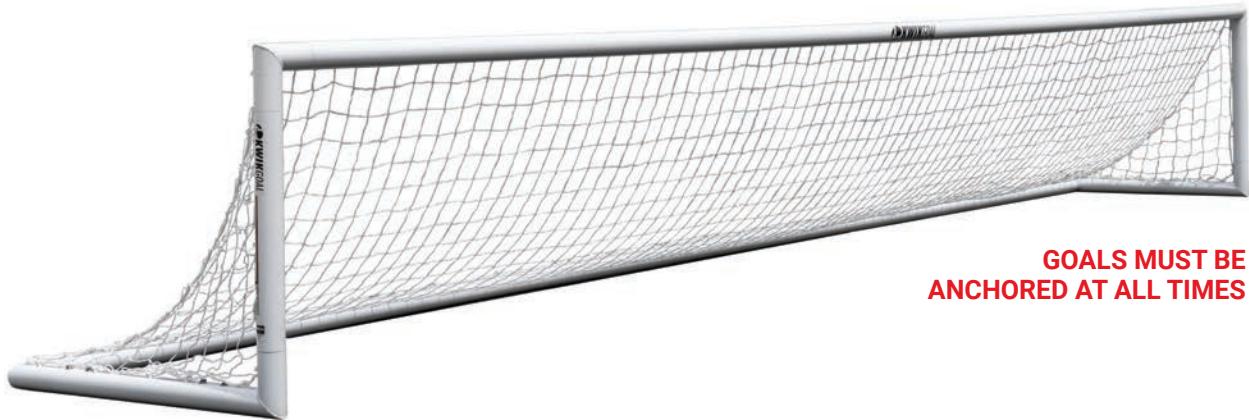

2B3024

GOALS MUST BE ANCHORED AT ALL TIMES

FINISHING GOAL

2B3024

SIZE	3'H x 24'W x 0'D x 3-1/4'B
MATERIAL	3" round posts, base, crossbar, and back bottom bar
FEATURES	All-aluminum construction Kwik Lock® Net System
INCLUDES	3mm, 3.5" mesh, white net (3B3024) Kwik Lock® Net clips 4 Portable "J" Anchors
FINISH	White electrostatic coating
WEIGHT	101 lbs. per unit
SHIPPED	Truck
PRICE	MSRP $1,930.00 each

Jim Curtin, Philadelphia Union Head Coach, credits our Finishing Goal for the Union having one of the highest shooting percentages in the MLS. Sized at 3'x24', the Finishing Goal is ideal for shooting drills emphasizing the strike to the bottom corners.

REPLACEMENT NET
3B3024 – White
3'H x 24'W x 0'D x 3.25'B
3MM 3.5" Mesh
MSRP **$159.00** each

INCLUDES