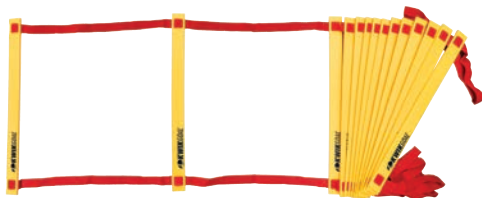

## MINI LADDER

- 16A2201

**SIZE** 6'L x 20"W

**INCLUDES**

- 3 ladders per set
- 4 fixed rungs per ladder
- 16.5" between rungs

**COLOR** 1 each red, blue, yellow

**PRICE** MSRP **\$51.00** set