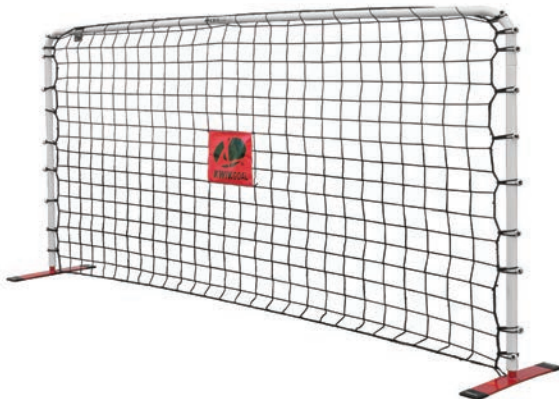

AFR-2 REBOUNDER®

- **·2B1602**
- **SIZE** 5'H x 10'W
- **MATERIAL FEATURES** 1.5" round aluminum tubing frame
  Steel ground shoes and moveable target
  Bungee Net Fasteners
  Color coded KWIK button assembly
- **INCLUDES** Bungee Net Fasteners
  3mm, 4" mesh, black net with moveable target
- **FINISH** Powder coated white
- **WEIGHT** 24 lbs. each
- **PRICE** MSRP **$477.00** each
- **REPLACEMENT NET**
  3B806
  3mm, 4" mesh
  MSRP **$78.00** each