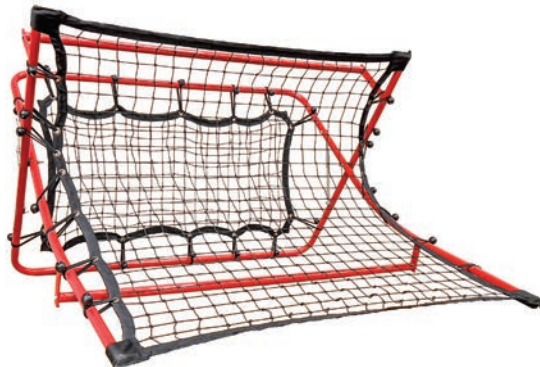

DFR-1 REBOUNDER

·16A4501

SIZE

27" x 42" x 42"

MATERIAL

Steel frame, Polypropylene net

FEATURES

Multiple angles for passing and receiving
Collapsible for easy storage

INCLUDES

Carry bag
"U" anchor pegs
Net attachment bungees,
Frame
Hardware

WEIGHT

13 lbs. per unit

PRICE

MSRP $126.00 each