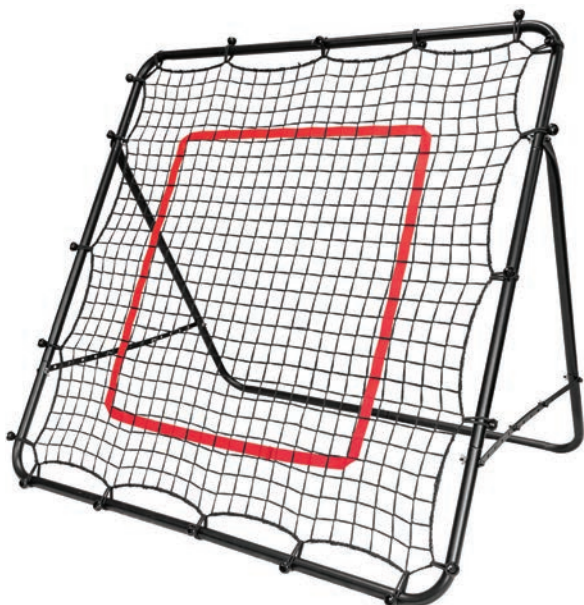

CFR-1 REBOUNDER

- ·16A4201
- **SIZE** 42" x 42" face
  47.5" x 47.5" outside frame
- **DEPTH** 24"-41" depending on angle used
- **MATERIAL** Steel frame, Polyethylene net
- **FEATURES** Rebound surface with adjustable angle
  Lightweight frame can be repositioned easily
- **INCLUDES** 2.4mm, 1.5" mesh, black
  HTPP net with center target
  Net attachment bungees, frame,
  hardware, & four "J" style anchor pegs
- **WEIGHT** 13 lbs. per unit
- **PRICE** MSRP $127.00

REPLACEMENT NET
3A401
MSRP $32.00 each