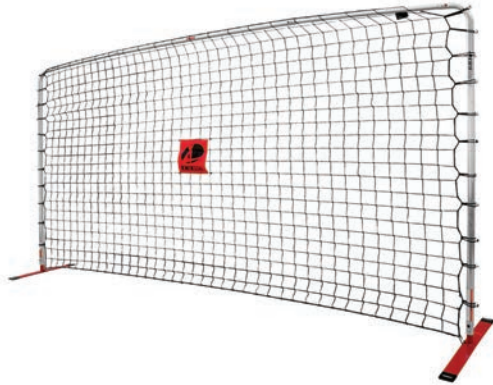

AFR-1 REBOUNDER®

- **·2B1603**
- **SIZE** 7'H x 14'W
- **MATERIAL FEATURES** 1.75" round aluminum tubing frame
  Steel ground shoes and moveable target
  Bungee Net Fasteners
  Color coded KWIK button assembly
- **INCLUDES** Bungee Net Fasteners
  3mm, 4" mesh, black net with moveable target
- **FINISH** Mill
- **WEIGHT** 45 lbs. per unit
- **PRICE** MSRP **$625.00** each
- **REPLACEMENT NET**
  3B804
  3mm, 4" mesh
  MSRP **$100.00** each