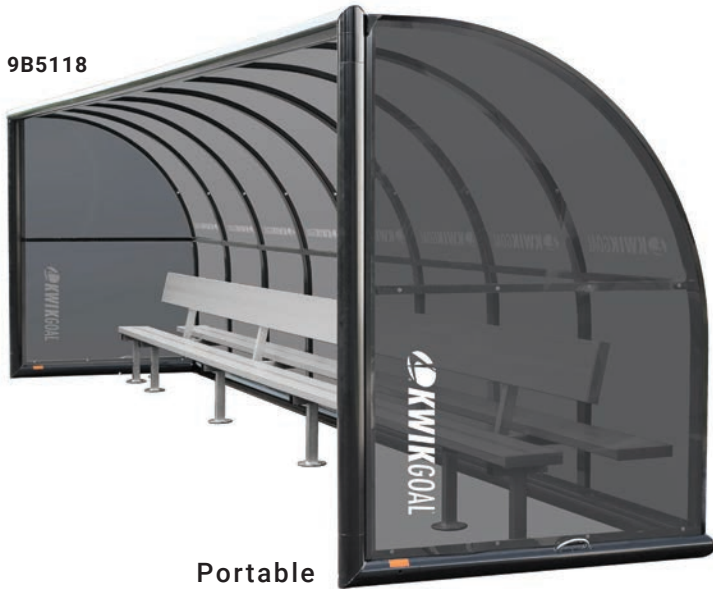

SHELTERS MUST BE ANCHORED AT ALL TIMES

9B5118

Portable