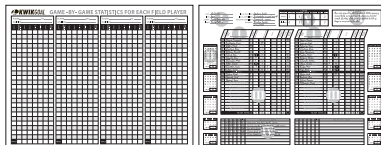

PRICE

MSRP $18.00 each