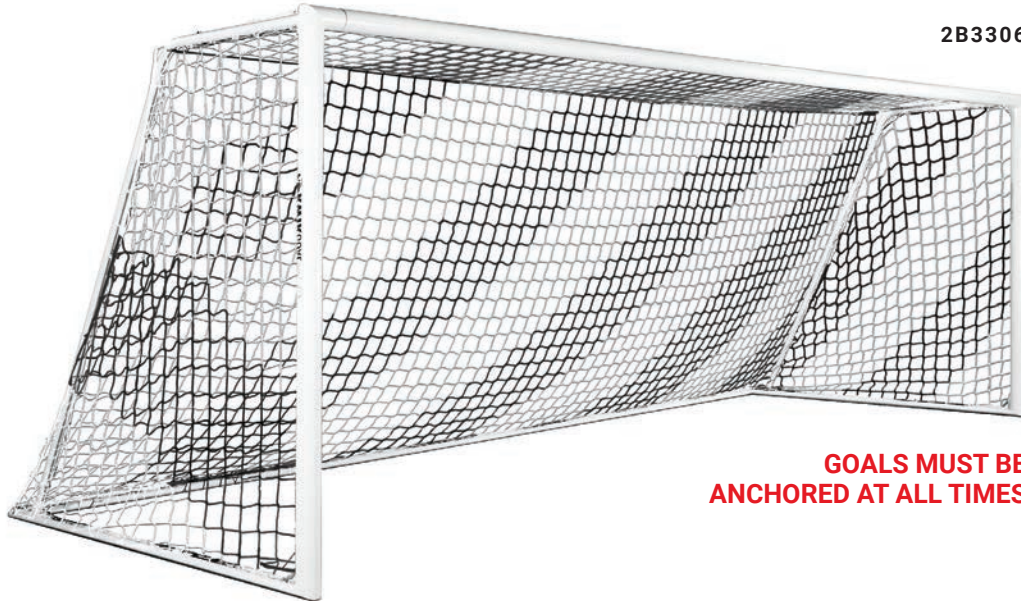

2B3306

GOALS MUST BE ANCHORED AT ALL TIMES

EVOLUTION 1.1 GOAL

•2B3306

- **SIZE** 8'H x 24'W x 3'D x 9'B
- **MATERIAL** 4" x 5" elliptical posts and crossbar
  4" x 2" elliptical base and back bottom bar
  2" round tube backdrop
- **FEATURES** All-aluminum construction
  Semi-permanent & portable
- **INCLUDES** 3 mm, 120 mm mesh, black/white net (3B2162)
  Net Support Strap
  Kwik Lock® Net Clips
  4 semi-permanent ground anchors
- **FINISH** White electrostatic coating
- **WEIGHT** 185 lbs. per goal
- **SHIPPED** Truck
- **PRICE** MSRP $4,425.00 each

•2B3306SW

- 255 lbs. per goal
- 6 Saddle Anchor Bags
- MSRP $6,600.00 each
- Swivel wheels are removed when goal is in use or in storage

WHEEL OPTION

- •10B403
- Fits Evolution Goals
- MSRP $700.00 set
- Wheels remain mounted to frame and flip-up while goal is in use

INCLUDES