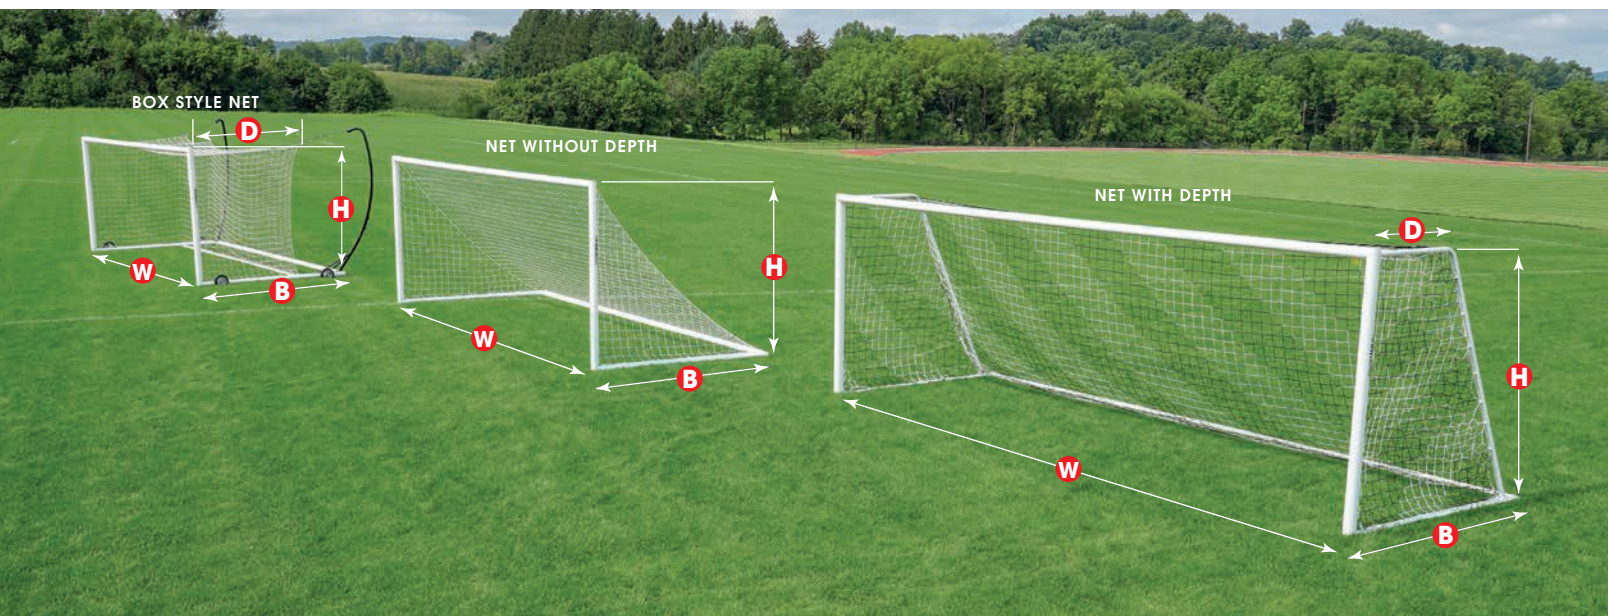

ITEM #	ROPE SIZE	MESH	COLOR	MSRP per each
6.5'H x 18.5'W x 0'D x 6.5'B 3B7224	2.4mm	120mm	White	$116.00 USD
6.5'H x 12'W x 2'D x 6.5'B 3B6823	3mm	3.5"	White	$155.00 USD
3B5821	3mm	120mm	White	$132.00 USD
3B4441	2.4mm	120mm	Blue	$79.00 USD
6.5'H x 12'W x 0'D x 6.5'B 3B7223	2.4mm	120mm	White	$96.00 USD
5'H x 10'W x 0'D x 5'B 3B342	2.4mm	120mm	Blue	$59.00 USD
4.5'H x 9'W x 2'D x 5'B 3B6822	3mm	3.5"	White	$128.00 USD
3B5501	3mm	120mm	White	$112.00 USD
4.5'H x 9'W x 0'D x 4'B 3B7222	2.4mm	120mm	White	$74.00 USD
4'H x 6'W x 2'D x 4'B 3B6821	3mm	3.5"	White	$110.00 USD
3B5301	3mm	120mm	White	$72.00 USD
4'H x 6'W x 0'D x 4'B 3B7221	2.4mm	120mm	White	$72.00 USD
4'H x 6'W x 0'D x 3'B 3B3041	2.4mm	120mm	Blue	$61.00 USD
3'H x 4'W x 0'D x 3'B 3B7220	2.4mm	120mm	White	$65.00 USD

PRE-PACKAGED NETS

• 3B6402

SIZE 8'H x 24'W x 3'D x 8.5'B
3mm, 120mm

COLOR White

PRICE MSRP $163.00 each

• 3B4541

SIZE 6.5'H x 12'W x 2'D x 6.5'B
2.4mm, 120mm

COLOR Blue

PRICE MSRP $91.00 each