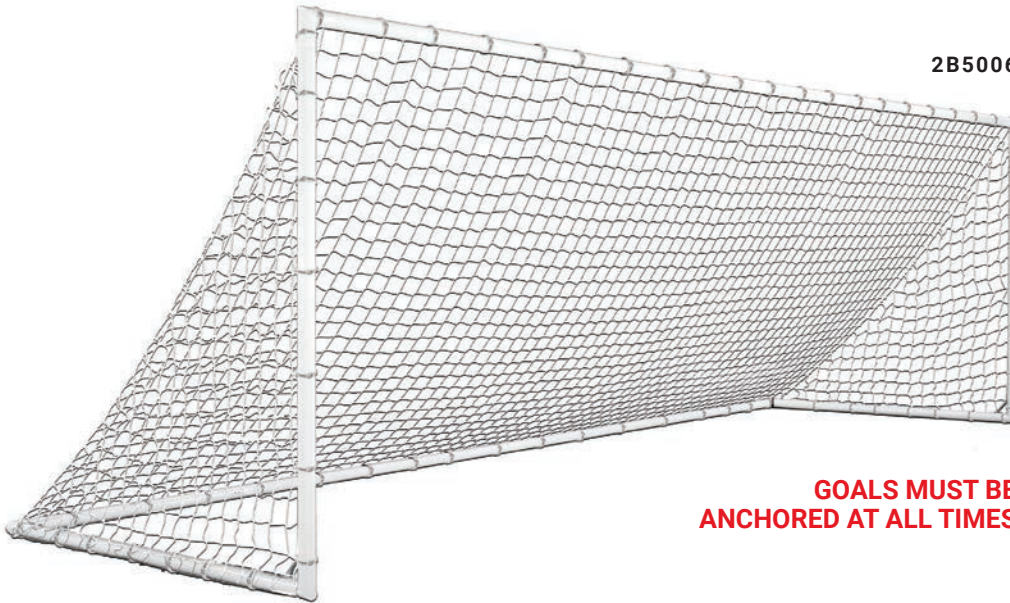

# EVOLUTION 2.1 GOAL

•2B3406

- SIZE** 8'H x 24'W x 3'D x 9'B
- MATERIAL** 4.375" round posts and crossbar  
4.375" x 2" elliptical base and back bottom bar  
2" round tube backdrop
- FEATURES** All-aluminum construction  
Semi-permanent & portable
- INCLUDES** 3 mm, 120mm mesh, black/white net (3B2162)  
Net Support Strap  
Kwik Lock® Net Clips  
4 semi-permanent ground anchors
- FINISH** White electrostatic coating
- WEIGHT** 210 lbs. per goal
- SHIPPED** Truck
- PRICE** MSRP \$4,425.00 each

## INCLUDES

Kwik Lock® Net Clips

3B68 3.5" mesh, white net

4 semi-permanent Ground Anchors

Net Support Strap

2B5006

**GOALS MUST BE ANCHORED AT ALL TIMES**