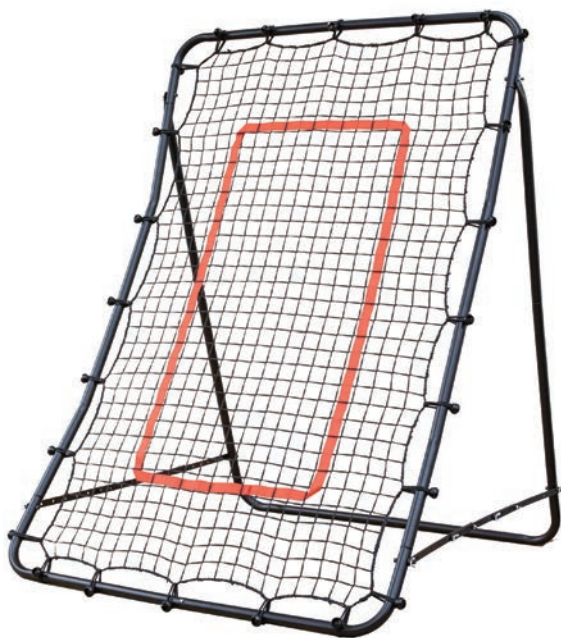

CFR-2 REBOUNDER

- ·16A4202
- **SIZE** 39" x 59" face
- **MATERIAL** Steel frame, Polyethylene net
- **FEATURES** Rebound surface with adjustable angle
  Lightweight frame can be repositioned easily
- **INCLUDES** 2.4mm, 1.5" mesh, black
  HTTP net with center target
  Net attachment bungees, frame,
  hardware, & four "J" style anchor pegs
- **WEIGHT** 14.5 lbs. per unit
- **PRICE** MSRP $173.00

REPLACEMENT NET
3A402
MSRP $34.00 each