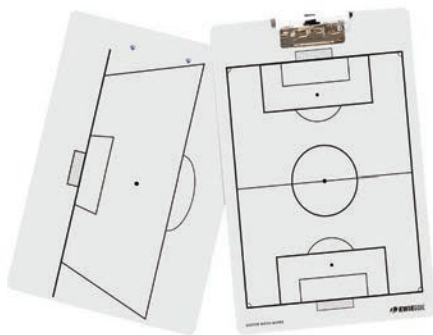

SOCCER TACTIC BOARD

·18B601

SIZE	12" x 18"
INCLUDES	Dry erase pen with eraser Full field diagram front Attacking .3 diagram back
PRICE	MSRP $31.00 each