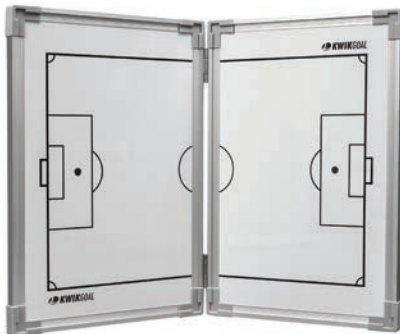

FOLDING MAGNETIC BOARDS

INCLUDES

2 markers, 1 eraser, 27 magnets
Carry bag

·18B502

SIZE

18" x 24"

PRICE

MSRP **$107.00** each

·18B503

SIZE

24" x 36"

PRICE

MSRP **$178.00** each