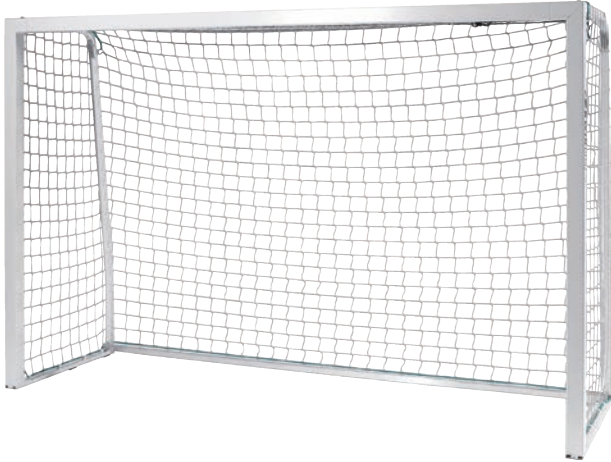

**GOALS MUST BE
ANCHORED AT ALL TIMES**