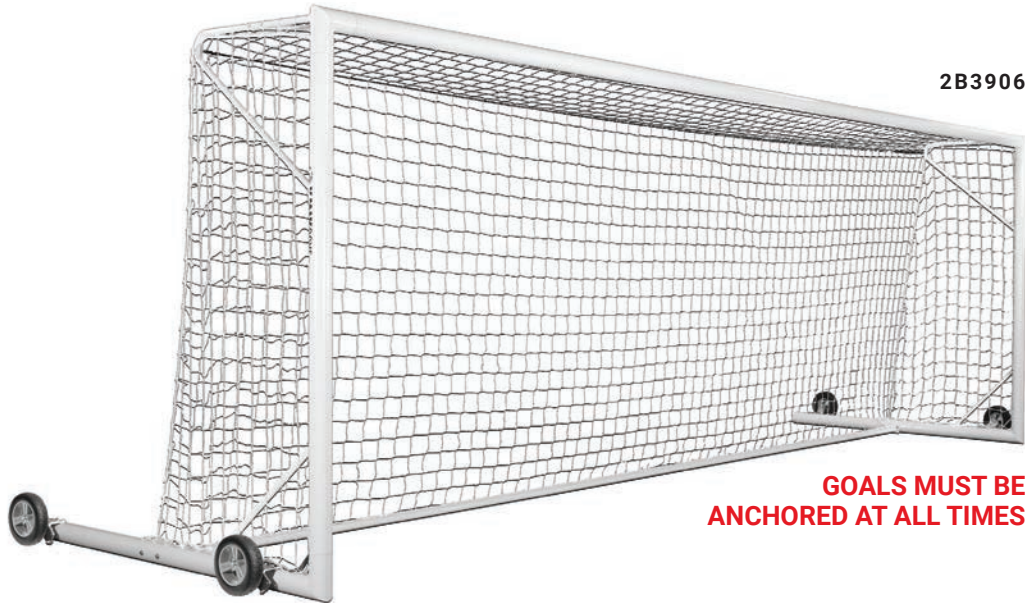

2B3906

GOALS MUST BE ANCHORED AT ALL TIMES

FUSION® 120 GOAL

- **2B3906**
- **SIZE** 8'H x 24'W x 3'D x 5'B
  Base bars extend to 8'
- **MATERIAL** 4" round posts, base and crossbar
  4.375" x 2" back bottom bar
- **FEATURES** All-aluminum construction
  Kwik Lock® Net System
  European backstays
  Semi-permanent & portable
- **INCLUDES** 3mm, 120mm mesh, white net (3B5921)
  Net Support Strap
  Kwik Lock® Net Clips
  4 no-flat tires
  4 semi-permanent ground anchors
  6 Saddle Anchor Bags
- **FINISH** White electrostatic coating
- **WEIGHT** 275 lbs. per goal
- **SHIPPED** Truck
- **PRICE** MSRP $4,835.00 each

INCLUDES

Kwik Lock® Net Clips	3B5921 120mm mesh, white net
Net Support Strap	4 no-flat, flip-up tires
6 Saddle Anchor Bags	
4 semi-permanent Ground Anchors