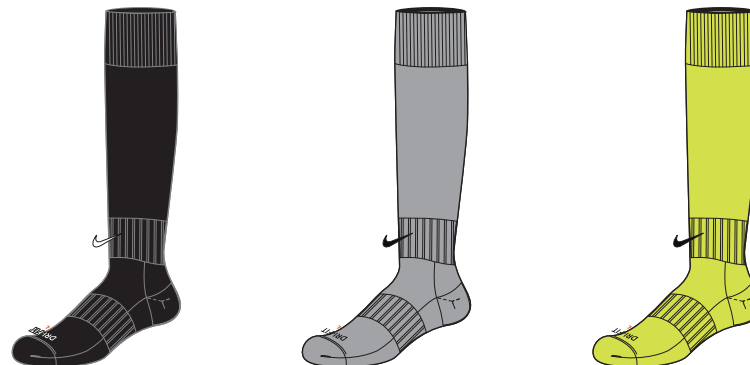

**NIKE ACADEMY OTC SOCK (UNISEX)
SX5728 $12.00**

Sold in prepacks of 6.

SIZES: XS, S, M, L, XL
FABRIC: 93% nylon/6% polyester/1% spandex.
OFFER DATE: 01/01/17
END DATE: 12/31/23

Game day sock with fold-over cuff, articulated foot specific footbed for superior fit and contrast Swoosh design trademark at ankle.

010 Black/(White)   **018** Wolf Grey/(Black)   **702** Volt/(Black)